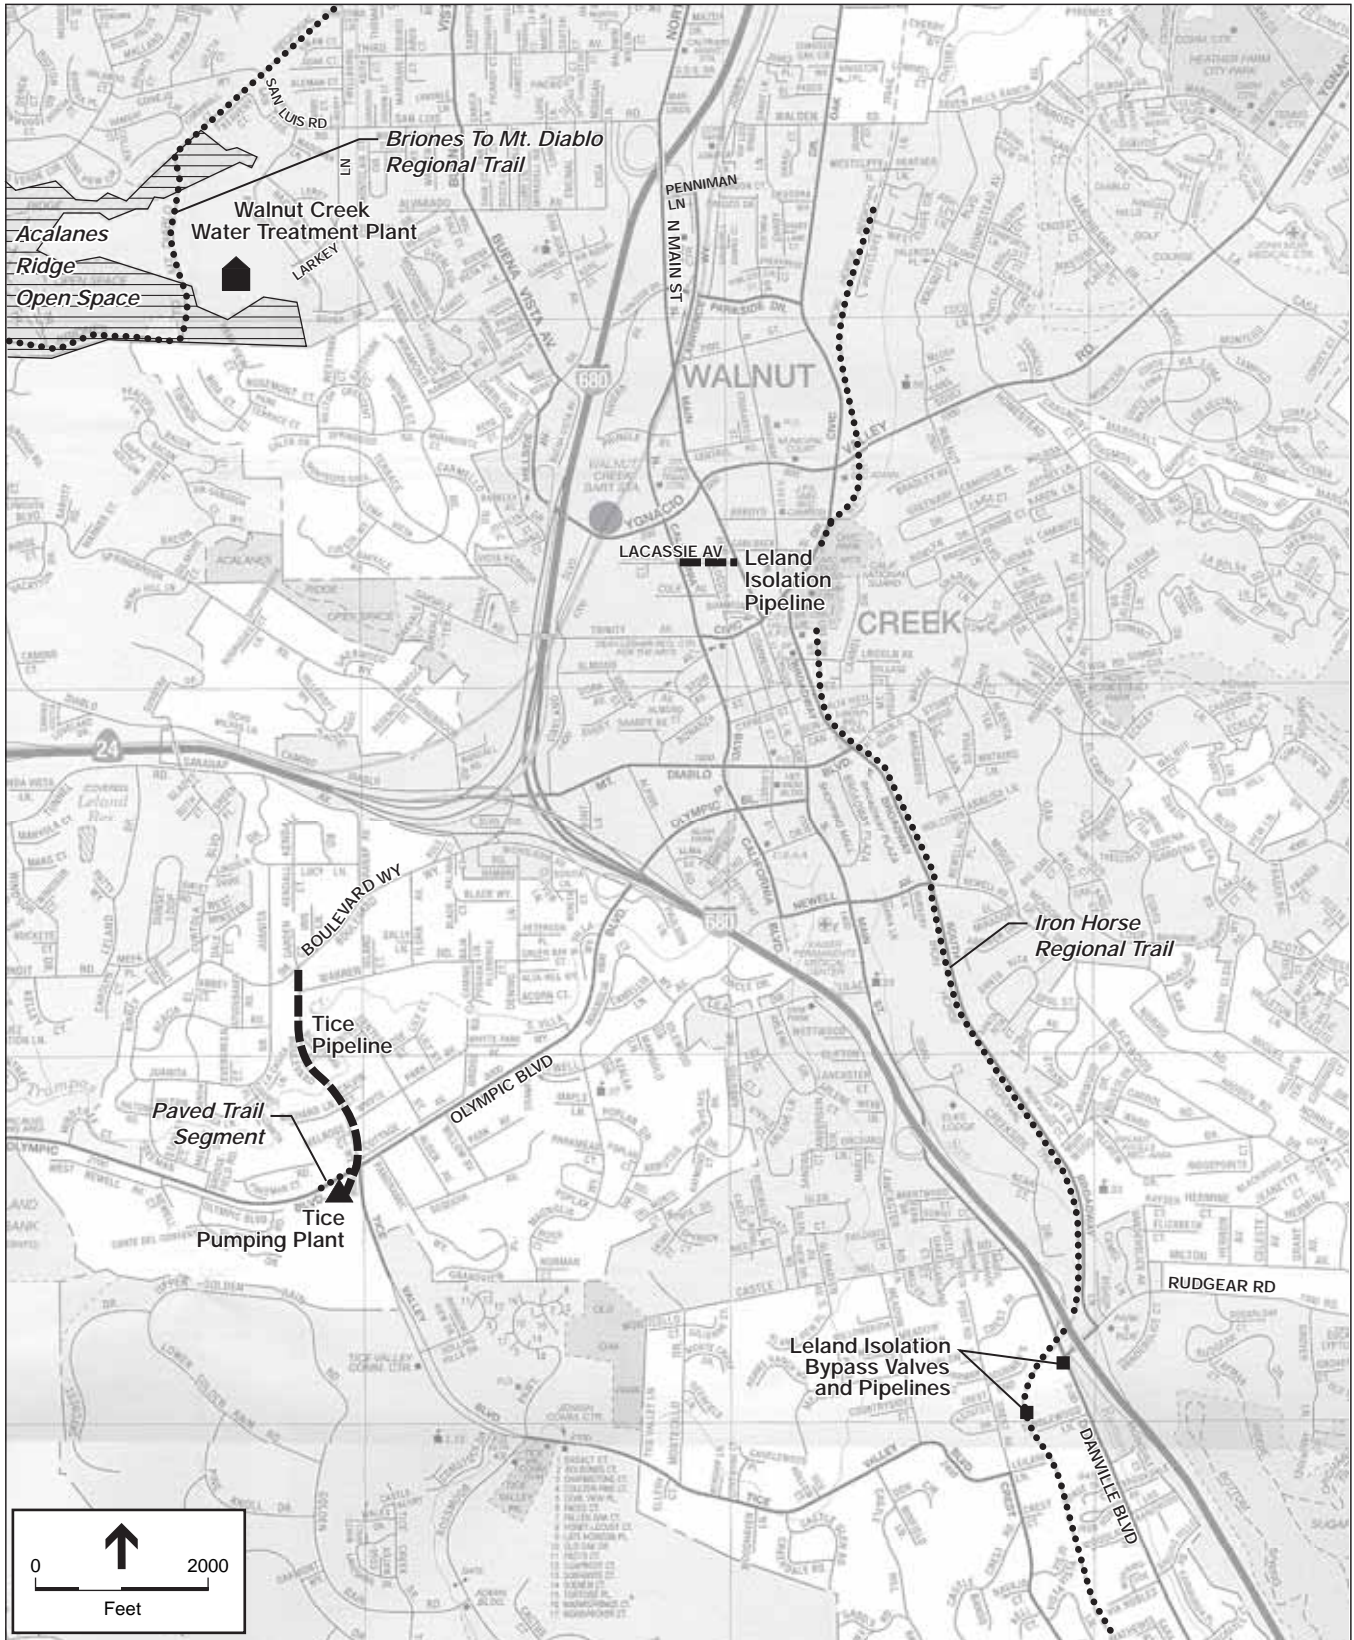

SOURCE: ESA

EBMUD Water Treatment and Transmission Improvements Program . 204369

Map A1
 WTTIP Project Locations,
 Street Base

SOURCE: ESA

EBMUD Water Treatment and Transmission Improvements Program . 204369

Map A2
WTTIP Project Locations,
Street Base

SOURCE: ESA

EBMUD Water Treatment and Transmission Improvements Program . 204369

Map A3

WTTIP Project Locations,
Street Base

SOURCE: ESA

EBMUD Water Treatment and Transmission Improvements Program . 204369

Map A4
WTTIP Project Locations,
Street Base