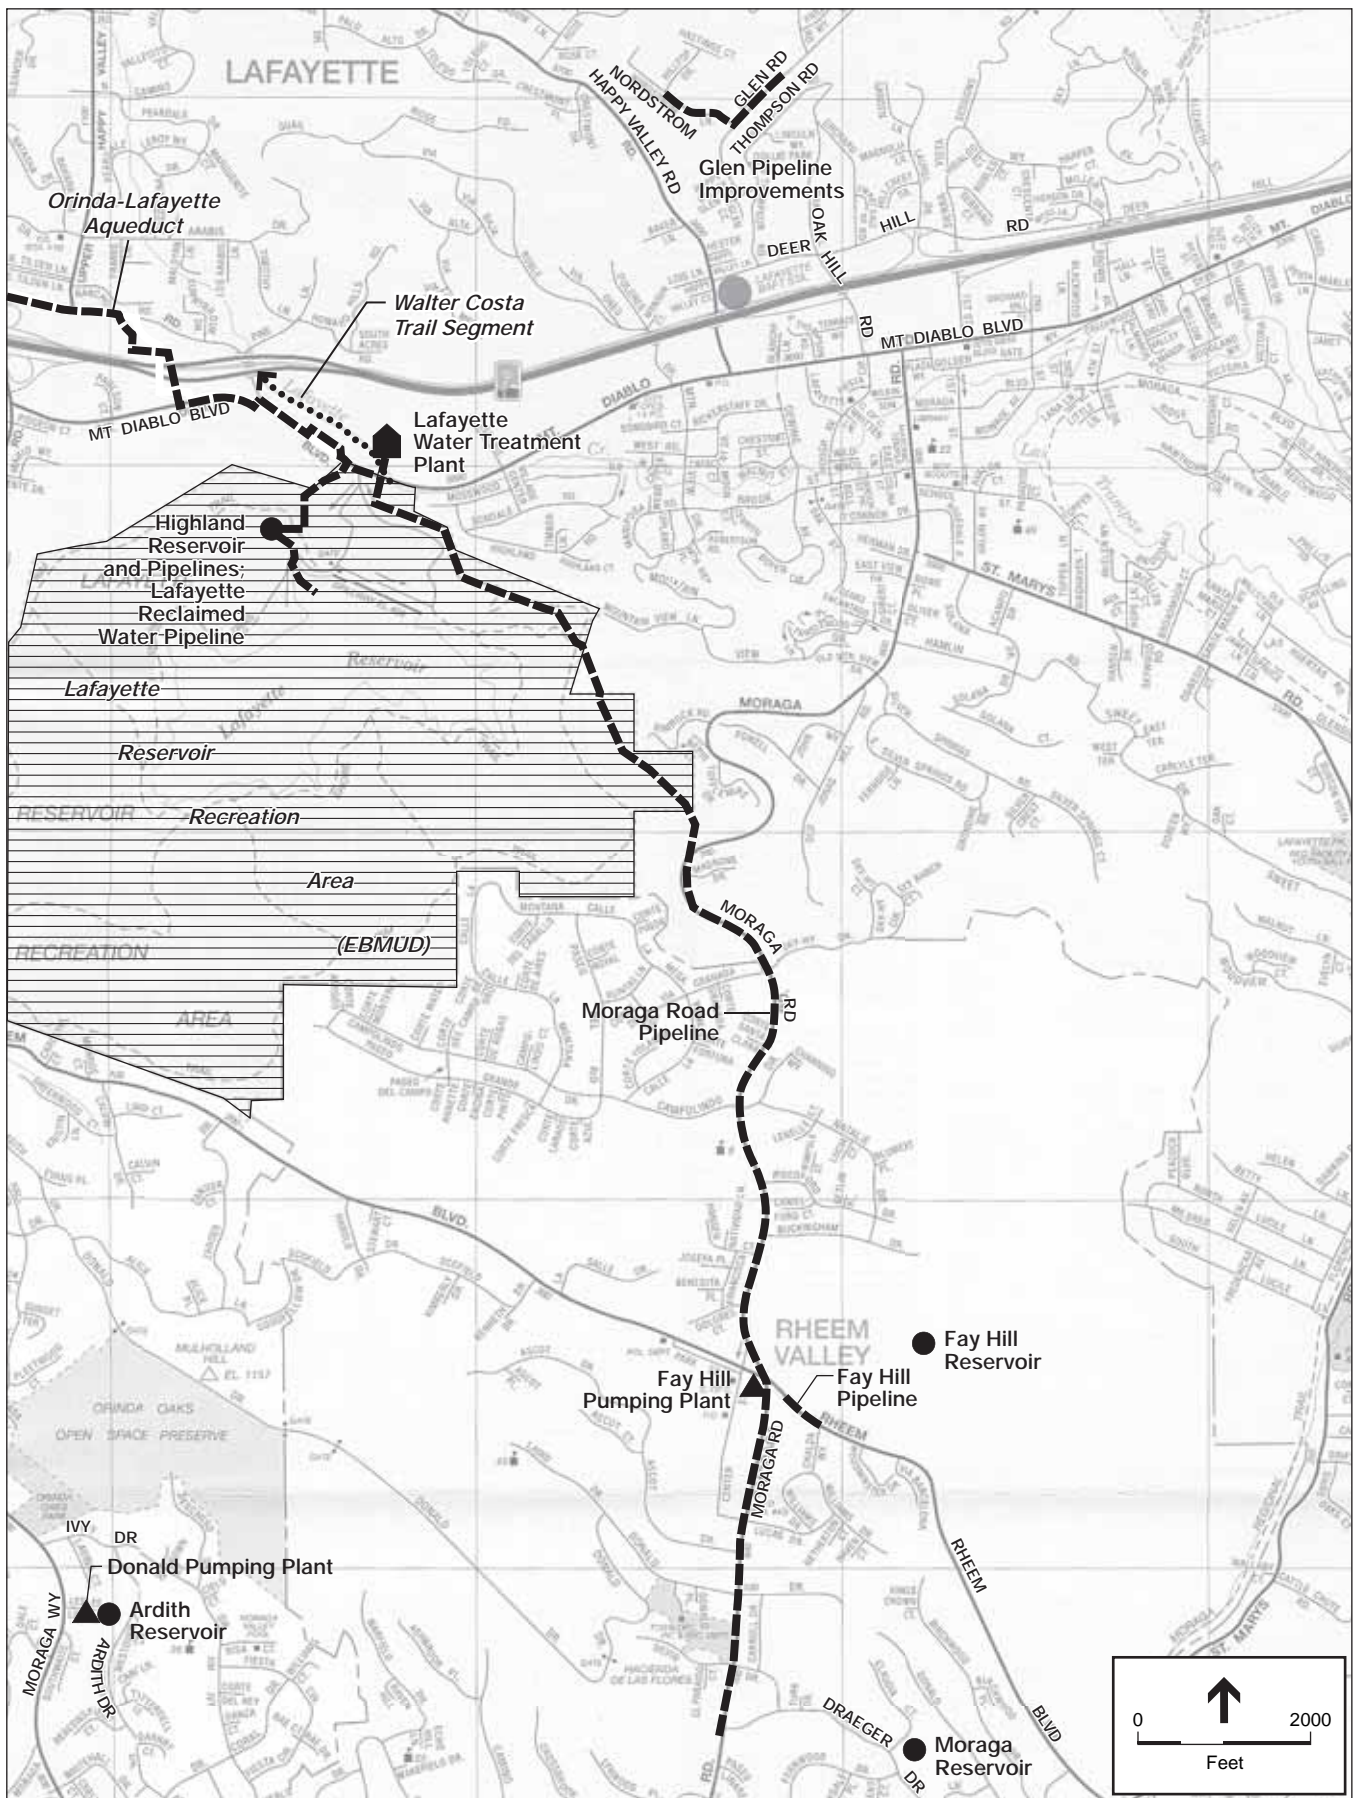

SOURCE: ESA

EBMUD Water Treatment and Transmission Improvements Program . 204369

Map A1
 WTTIP Project Locations,
 Street Base

SOURCE: ESA

EBMUD Water Treatment and Transmission Improvements Program . 204369

Map A2
WTTIP Project Locations,
Street Base

SOURCE: ESA

EBMUD Water Treatment and Transmission Improvements Program . 204369

Map A3

WTTIP Project Locations,
Street Base

SOURCE: ESA

EBMUD Water Treatment and Transmission Improvements Program . 204369

Map A4
WTTIP Project Locations,
Street Base