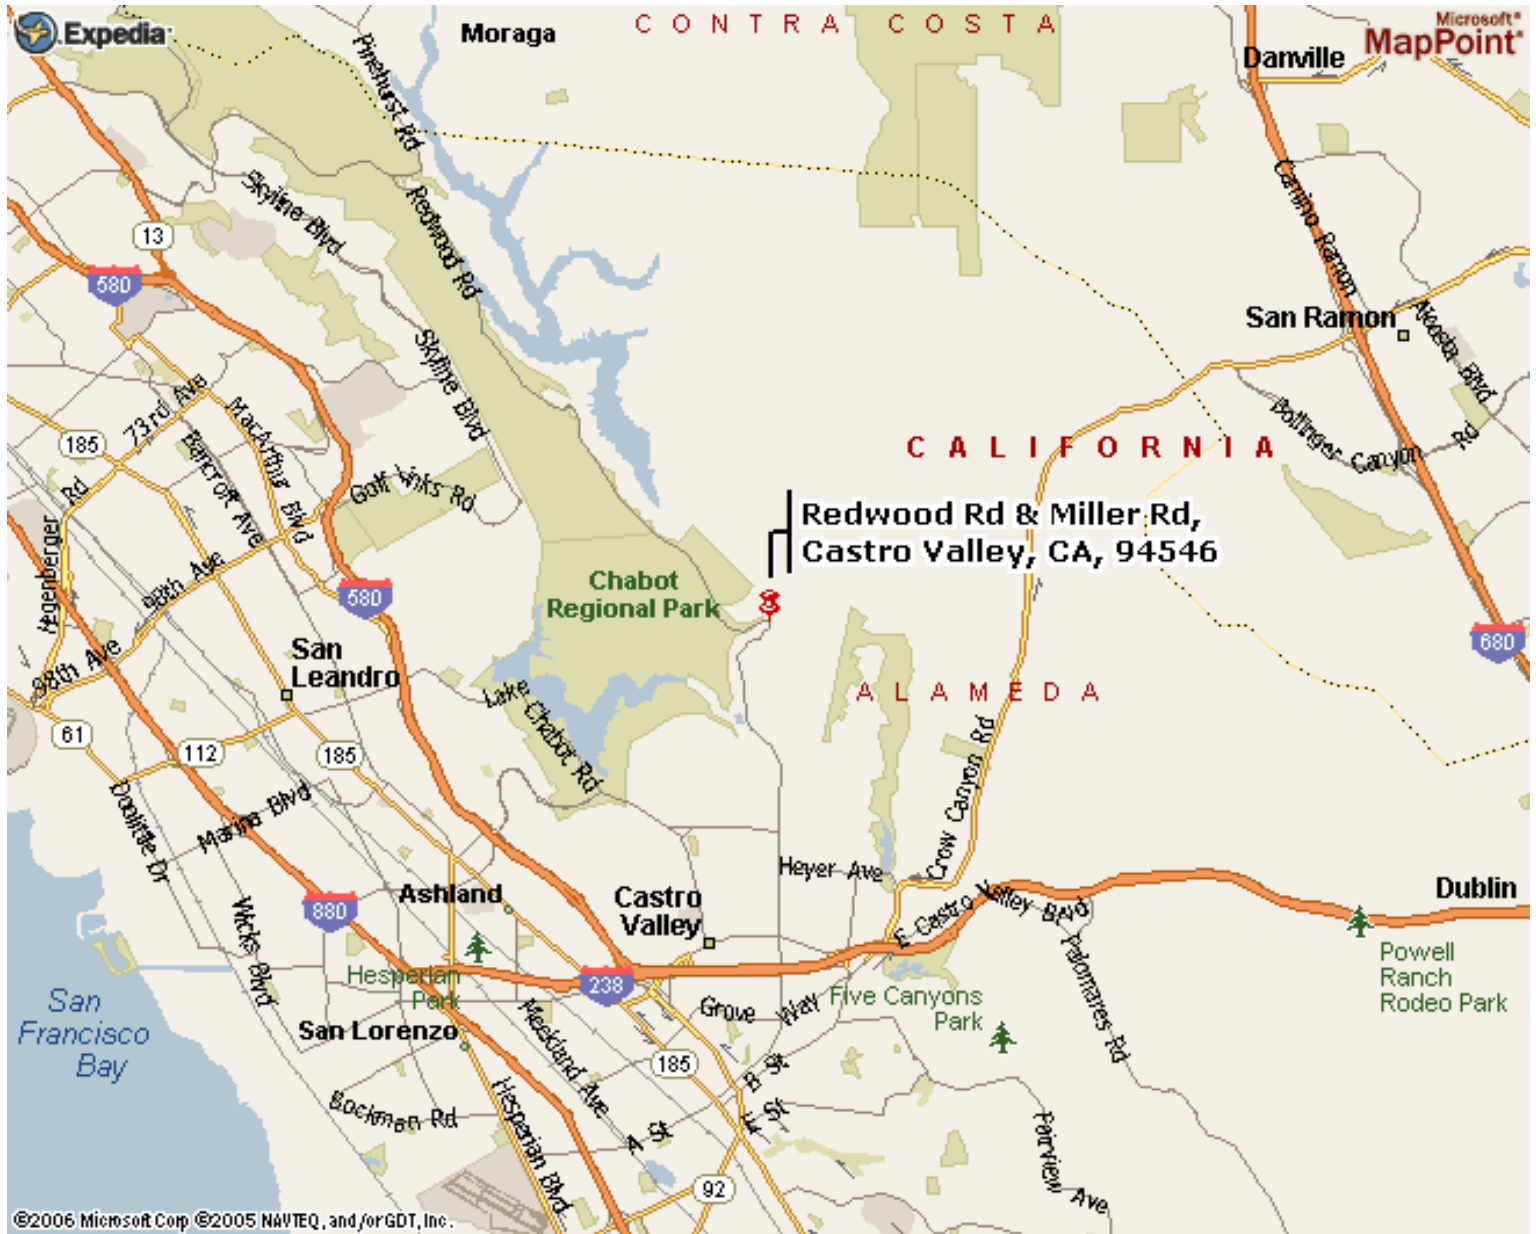

**CHABOT STAGING AREA
OUTDOOR EDUCATION SITE
MILE MARKER 9.0 REDWOOD ROAD, CASTRO VALLEY
LOST? (510)714-6411**

From Highway 580 traveling East, take the Redwood Road exit. Turn left at the signal onto Redwood Road. Continue approximately 3 miles, passing Willow Park Golf Course and make a right into the Chabot Staging Area on your right.

From Highway 880, travel to Highway 238 south and then to Highway 580 East. Take the Redwood Road exit. Turn left at the signal onto Redwood Road. Continue approximately 3 miles, passing Willow Park Golf Course and make a right into the Chabot Staging Area on your right.