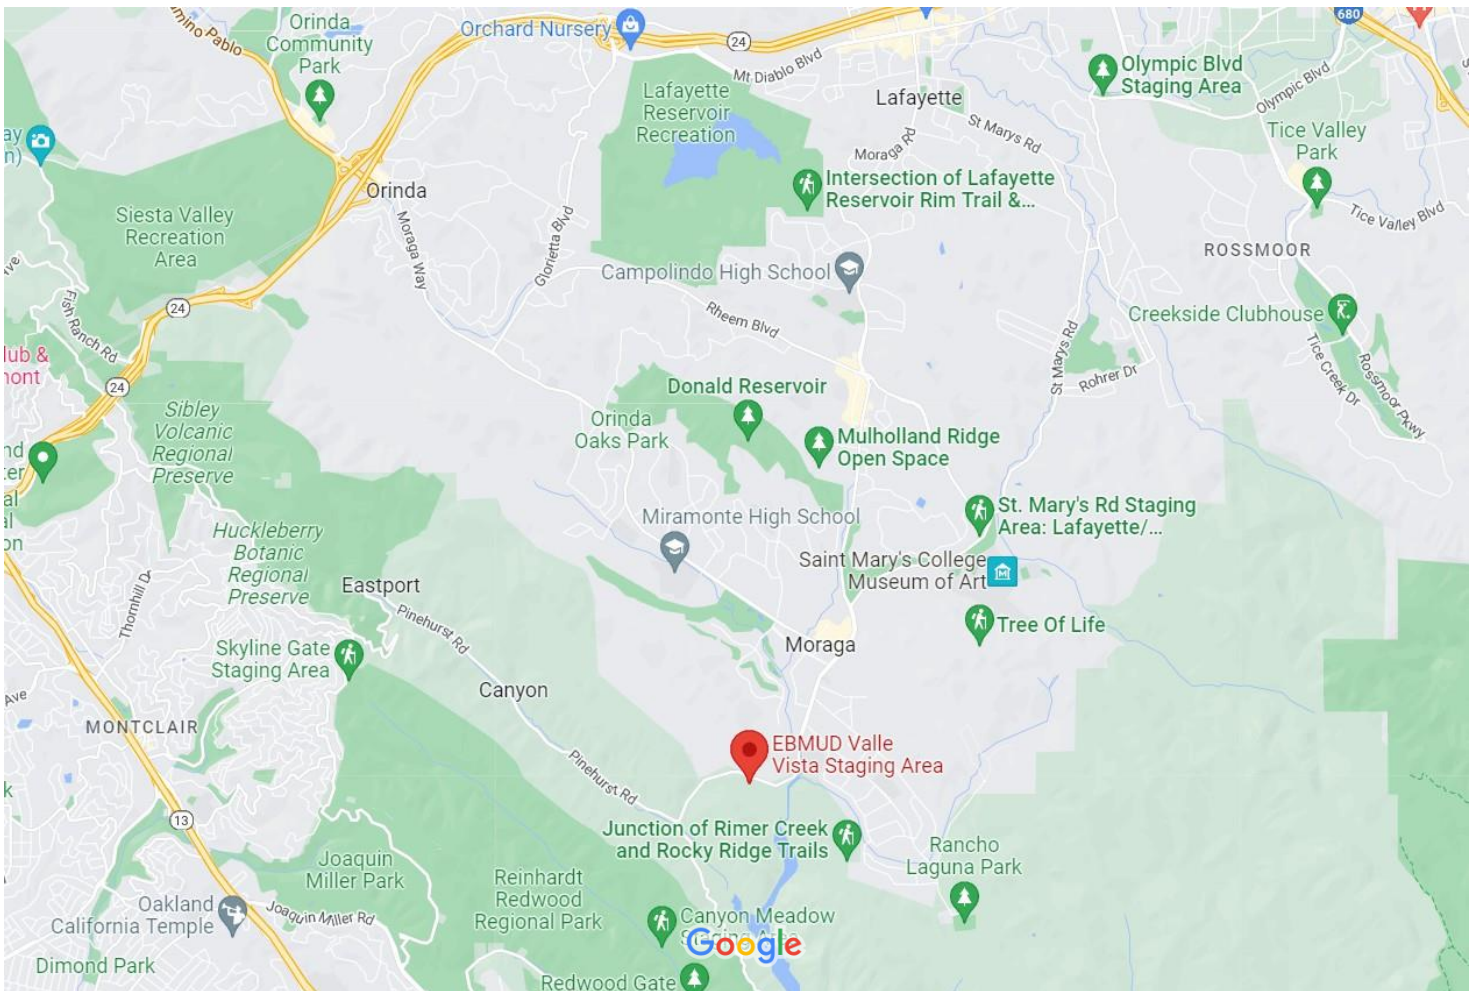

VALLE VISTA STAGING AREA

Environmental Education Site

Canyon Road

From Highway 24 traveling West: Take the Orinda Exit and stay to the left toward Moraga. Continue from Camino Pablo, which turns into Moraga Way. Proceed 4-5 miles, and at the “T” intersection turn right onto Canyon Road. Valle Vista Staging Area is approximately 1 mile on the left in an open parking lot.

From Highway 24 traveling East: Take the Orinda Exit and turn right. Continue on Camino Pablo which turns into Moraga Way. Proceed 4-5 miles, and at the “T” intersection turn right onto Canyon Road. Valle Vista Staging Area is approximately 1 mile on the left in an open parking lot.