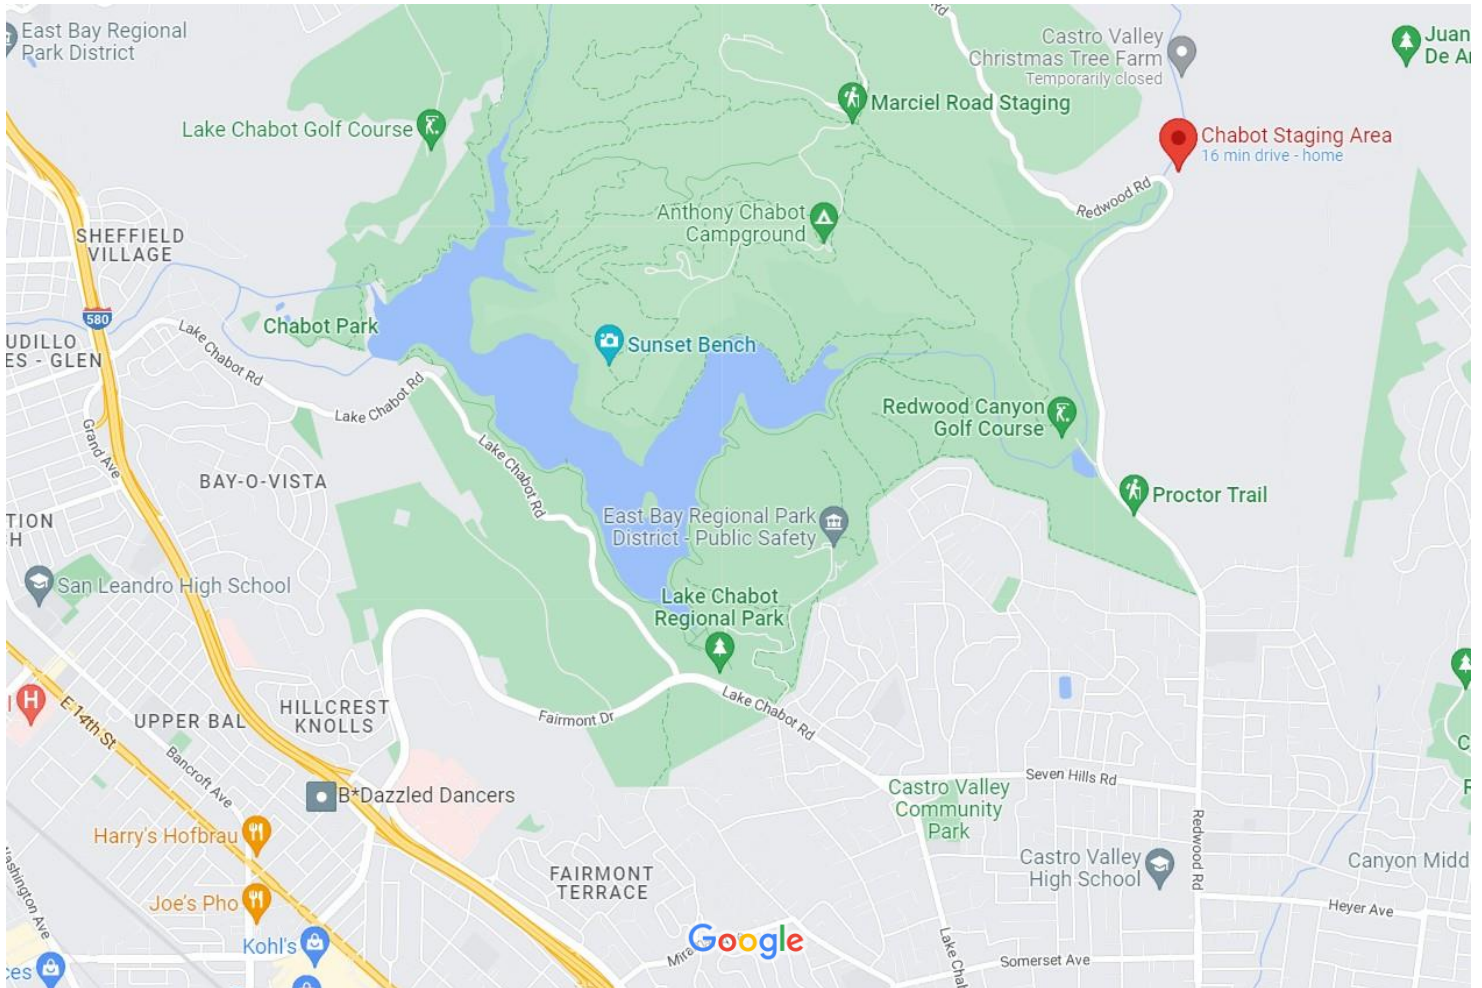

CHABOT STAGING AREA

Environmental Education Site

Mile Marker 9.0 Redwood Road, Castro Valley

From Highway 580 traveling East: Take the Redwood Road exit. Turn left at the signal onto Redwood Road. Continue approximately 3 miles, passing Redwood Canyon Golf Course and make a right into the Chabot Staging Area on your right.

From Highway 880: Travel to Highway 238 South and then to Highway 580 East. Take the Redwood Road exit. Turn left at the signal onto Redwood Road. Continue approximately 3 miles, passing Redwood Canyon Golf Course and make a right into the Chabot Staging Area on your right.