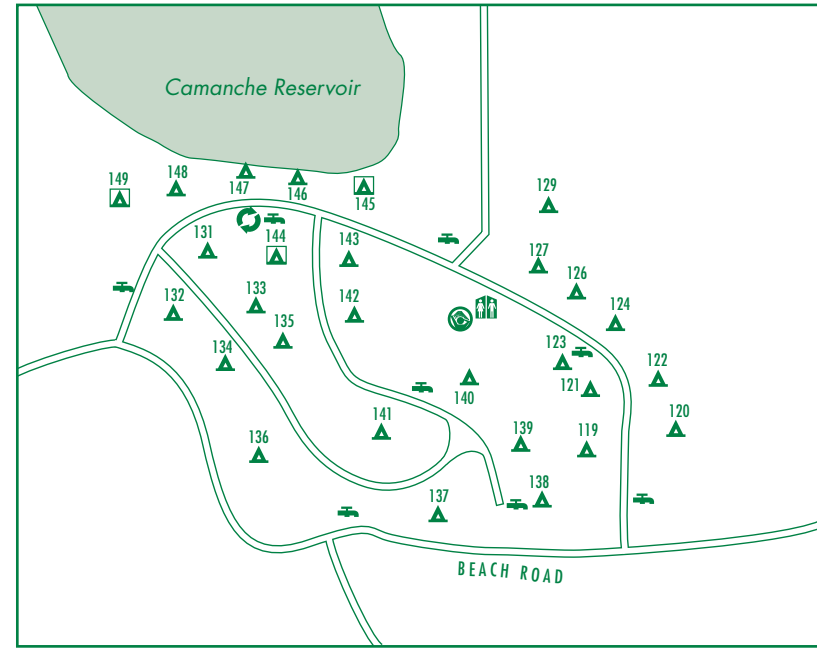

CAMANCHE SOUTH SHORE CAMPGROUNDS

SUGARLOAF

79-102

CAMANCHE & ARROWHEAD

119-149

OAKS

48-77

RIVERVIEW

1-47

LEGEND

CAMPSITES	AMENITIES
SINGLE	RESTROOMS
DOUBLE	PORTABLE TOILET
TRIPLE	SHOWERS
QUAD	LAUNDRY
GROUP	WATER
ACCESSIBLE	RV DUMP STATION
	RECYCLING STATION
	PLAYGROUND

LOCATION MAP - SOUTH

GOLD RUN

237-251

LAKESIDE

162-169

MOCCASIN

186-198

COTTONWOOD

211-236

COYOTE FLAT

302-329

NOT TO SCALE