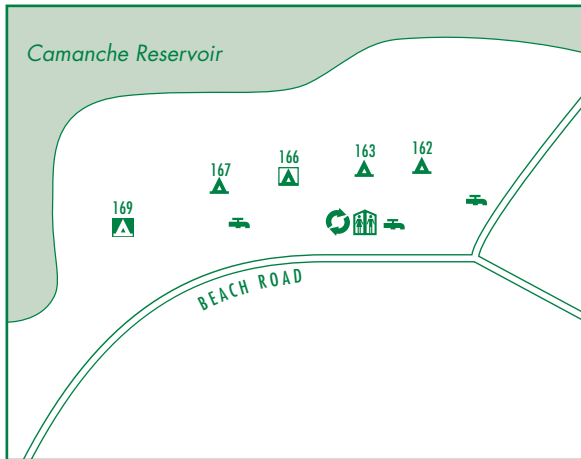

CAMANCHE SOUTH SHORE CAMPGROUNDS

SUGARLOAF

79-102

CAMANCHE & ARROWHEAD

119-149

OAKS

48-77

RIVERVIEW

1-47

LEGEND

CAMPSITES	AMENITIES
SINGLE	RESTROOMS
DOUBLE	PORTABLE TOILET
TRIPLE	SHOWERS
QUAD	LAUNDRY
GROUP	WATER
ACCESSIBLE	RV DUMP STATION
	RECYCLING STATION
	PLAYGROUND

LOCATION MAP - SOUTH

GOLD RUN

237-251

LAKESIDE

162-169

MOCCASIN

186-198

COTTONWOOD

211-236

COYOTE FLAT

302-329