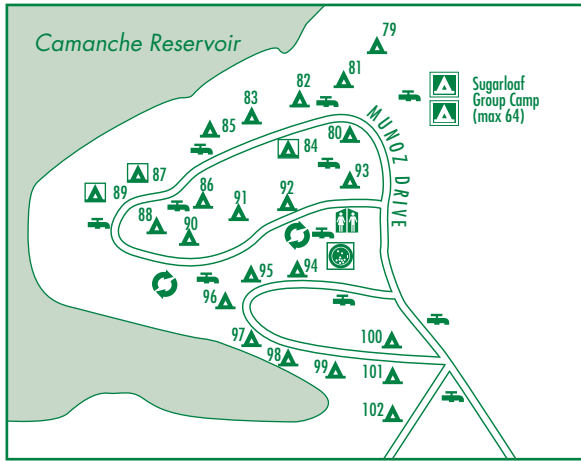

CAMANCHE SOUTH SHORE CAMPGROUNDS

SUGARLOAF

79-102

CAMANCHE & ARROWHEAD

119-149

OAKS

48-77

RIVERVIEW

1-47

LEGEND

CAMPSITES	AMENITIES
SINGLE	RESTROOMS
DOUBLE	PORTABLE TOILET
TRIPLE	SHOWERS
QUAD	LAUNDRY
GROUP	WATER
ACCESSIBLE	RV DUMP STATION
	RECYCLING STATION
	PLAYGROUND

LOCATION MAP - SOUTH

GOLD RUN

237-251

LAKESIDE

162-169

MOCCASIN

186-198

COTTONWOOD

211-236

COYOTE FLAT

302-329