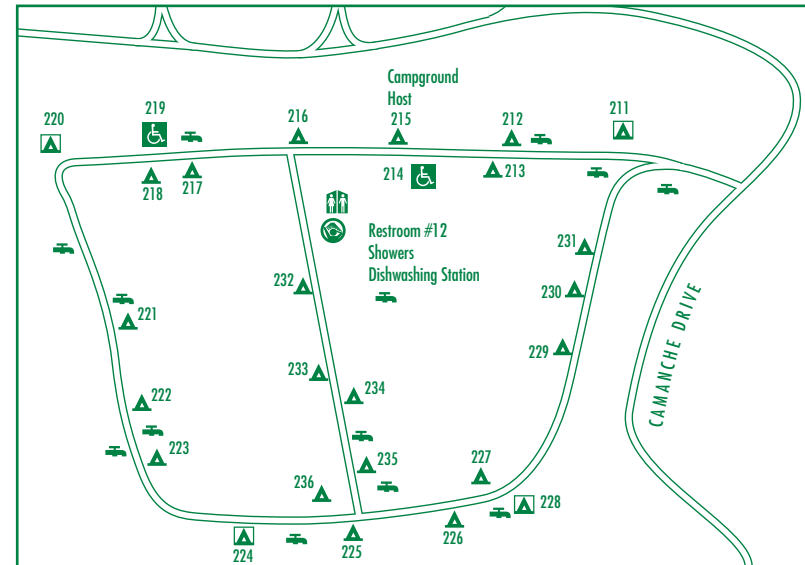

CAMANCHE SOUTH SHORE CAMPGROUNDS

SUGARLOAF

79-102

CAMANCHE & ARROWHEAD

119-149

OAKS

48-77

RIVERVIEW

1-47

LEGEND

CAMPSITES	AMENITIES
SINGLE	RESTROOMS
DOUBLE	PORTABLE TOILET
TRIPLE	SHOWERS
QUAD	LAUNDRY
GROUP	WATER
ACCESSIBLE	RV DUMP STATION
	RECYCLING STATION
	PLAYGROUND

LOCATION MAP - SOUTH

GOLD RUN

237-251

LAKESIDE

162-169

MOCCASIN

186-198

COTTONWOOD

211-236

COYOTE FLAT

302-329