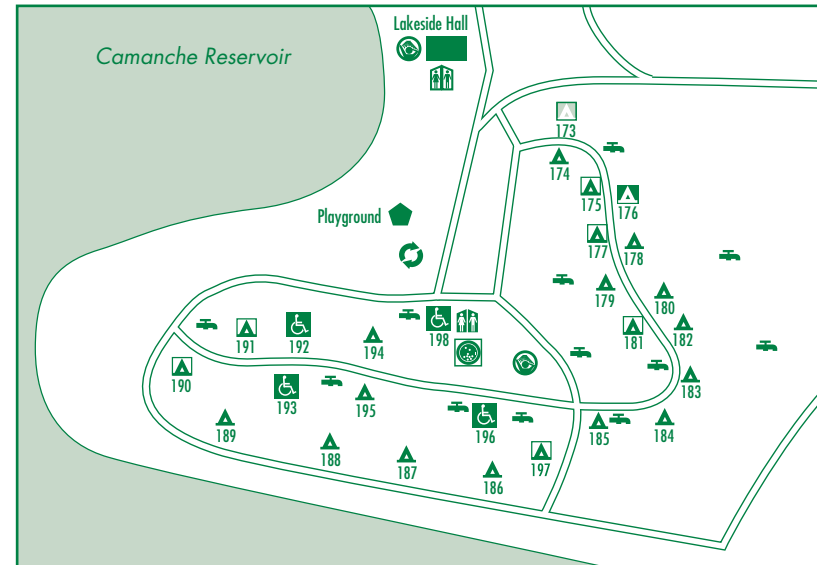

CAMANCHE SOUTH SHORE CAMPGROUNDS

SUGARLOAF

79-102

CAMANCHE & ARROWHEAD

119-149

OAKS

48-77

RIVERVIEW

1-47

LEGEND

CAMPSITES	AMENITIES
SINGLE	RESTROOMS
DOUBLE	PORTABLE TOILET
TRIPLE	SHOWERS
QUAD	LAUNDRY
GROUP	WATER
ACCESSIBLE	RV DUMP STATION
	RECYCLING STATION
	PLAYGROUND

LOCATION MAP - SOUTH

GOLD RUN

237-251

LAKESIDE

162-169

MOCCASIN

186-198

COTTONWOOD

211-236

COYOTE FLAT

302-329