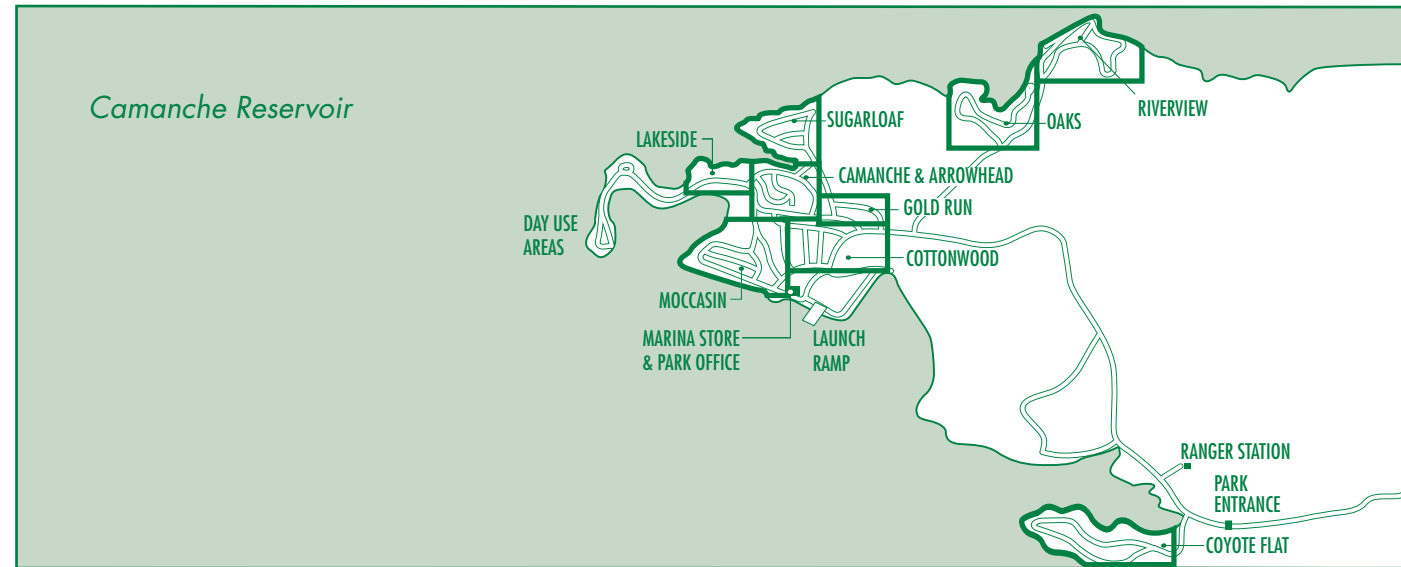

CAMANCHE SOUTH SHORE CAMPGROUNDS

SUGARLOAF

79-102

CAMANCHE & ARROWHEAD

119-149

OAKS

48-77

RIVERVIEW

1-47

LEGEND

CAMPSITES	AMENITIES
SINGLE	RESTROOMS
DOUBLE	PORTABLE TOILET
TRIPLE	SHOWERS
QUAD	LAUNDRY
GROUP	WATER
ACCESSIBLE	RV DUMP STATION
	RECYCLING STATION
	PLAYGROUND

LOCATION MAP - SOUTH

GOLD RUN

237-251

LAKESIDE

162-169

MOCCASIN

186-198

COTTONWOOD

211-236

COYOTE FLAT

302-329