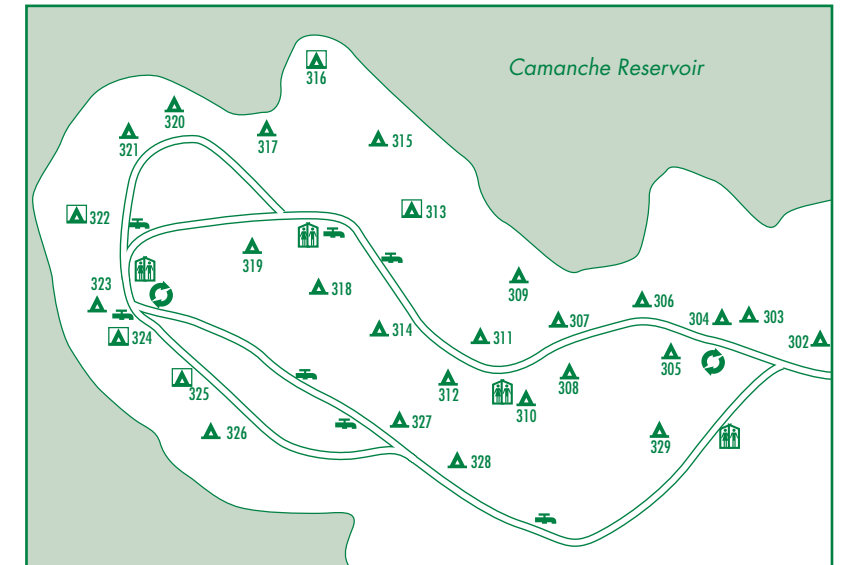

CAMANCHE SOUTH SHORE CAMPGROUNDS

SUGARLOAF

79-102

CAMANCHE & ARROWHEAD

119-149

OAKS

48-77

RIVERVIEW

1-47

LEGEND

CAMPSITES	AMENITIES
SINGLE	RESTROOMS
DOUBLE	PORTABLE TOILET
TRIPLE	SHOWERS
QUAD	LAUNDRY
GROUP	WATER
ACCESSIBLE	RV DUMP STATION
	RECYCLING STATION
	PLAYGROUND

LOCATION MAP - SOUTH

GOLD RUN

237-251

LAKESIDE

162-169

MOCCASIN

186-198

COTTONWOOD

211-236

COYOTE FLAT

302-329

NOT TO SCALE