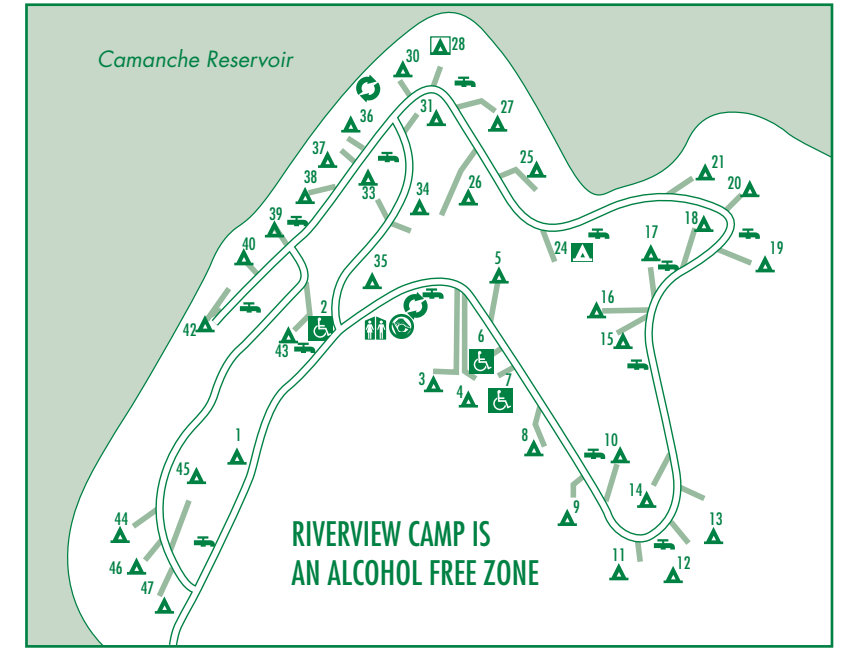

CAMANCHE SOUTH SHORE CAMPGROUNDS

SUGARLOAF

79-102

CAMANCHE & ARROWHEAD

119-149

OAKS

48-77

RIVERVIEW

1-47

LEGEND

CAMPSITES	AMENITIES
SINGLE	RESTROOMS
DOUBLE	PORTABLE TOILET
TRIPLE	SHOWERS
QUAD	LAUNDRY
GROUP	WATER
ACCESSIBLE	RV DUMP STATION
	RECYCLING STATION
	PLAYGROUND

LOCATION MAP - SOUTH

GOLD RUN

237-251

LAKESIDE

162-169

MOCCASIN

186-198

COTTONWOOD

211-236

COYOTE FLAT

302-329

NOT TO SCALE