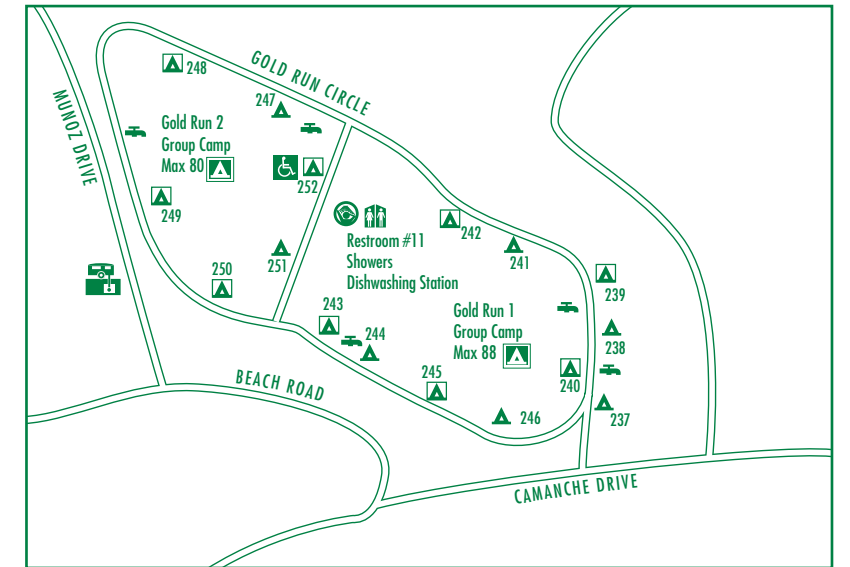

CAMANCHE SOUTH SHORE CAMPGROUNDS

SUGARLOAF

79-102

CAMANCHE & ARROWHEAD

119-149

OAKS

48-77

RIVERVIEW

1-47

LEGEND

CAMPSITES	AMENITIES
SINGLE	RESTROOMS
DOUBLE	PORTABLE TOILET
TRIPLE	SHOWERS
QUAD	LAUNDRY
GROUP	WATER
ACCESSIBLE	RV DUMP STATION
	RECYCLING STATION
	PLAYGROUND

LOCATION MAP - SOUTH

GOLD RUN

237-251

LAKESIDE

162-169

MOCCASIN

186-198

COTTONWOOD

211-236

COYOTE FLAT

302-329