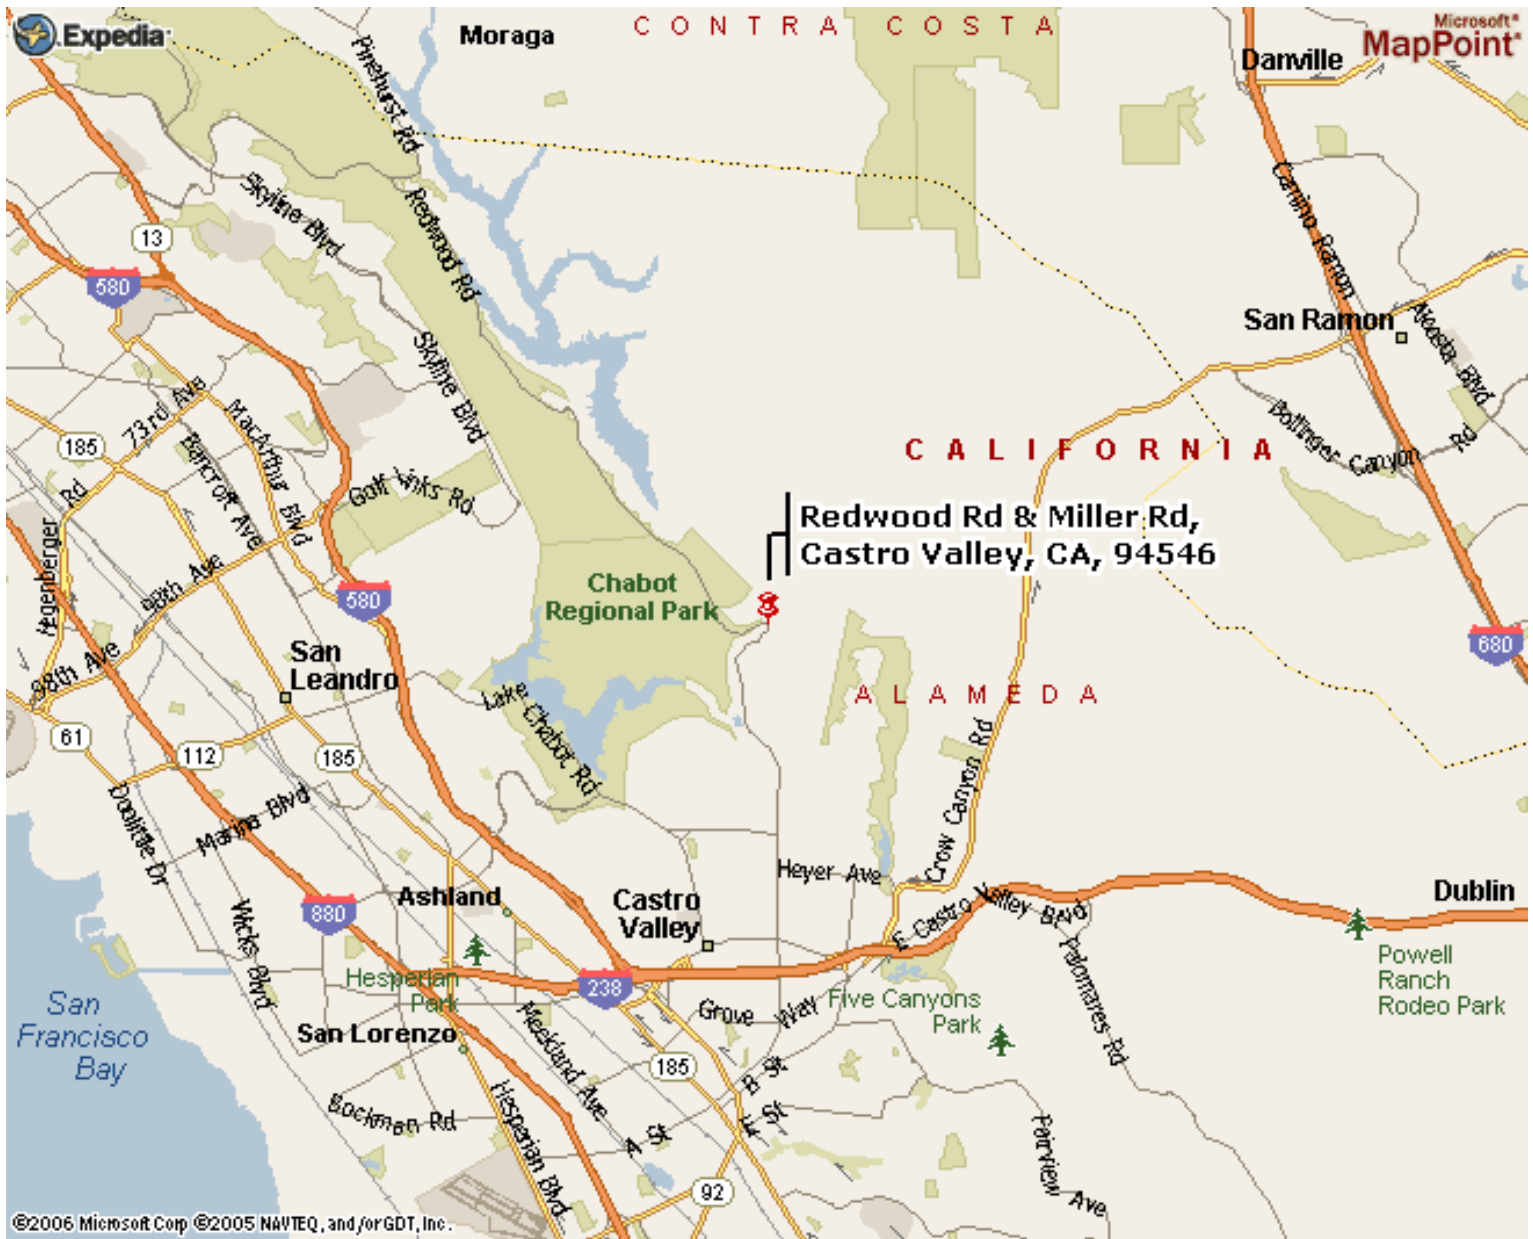

**CHABOT STAGING AREA EDUCATIONAL SITE
MILE MARKER 9.0 REDWOOD ROAD, CASTRO VALLEY
REPORT TIME 10:00 A.M.
LOST? (510)287-0459**

From Highway 580 traveling East, take the Redwood Road exit. Turn left at the signal onto Redwood Road. Continue approximately 3 miles, passing Willow Park Golf course and make a right into the Chabot Staging Area on your right.

From Highway 880, travel to Highway 238 south and then to Highway 580 East. Take the Redwood Road exit. Turn left at the signal onto Redwood Road. Continue approximately 3 miles, passing Willow Park Golf course and make a right into the Chabot Staging Area on your right.